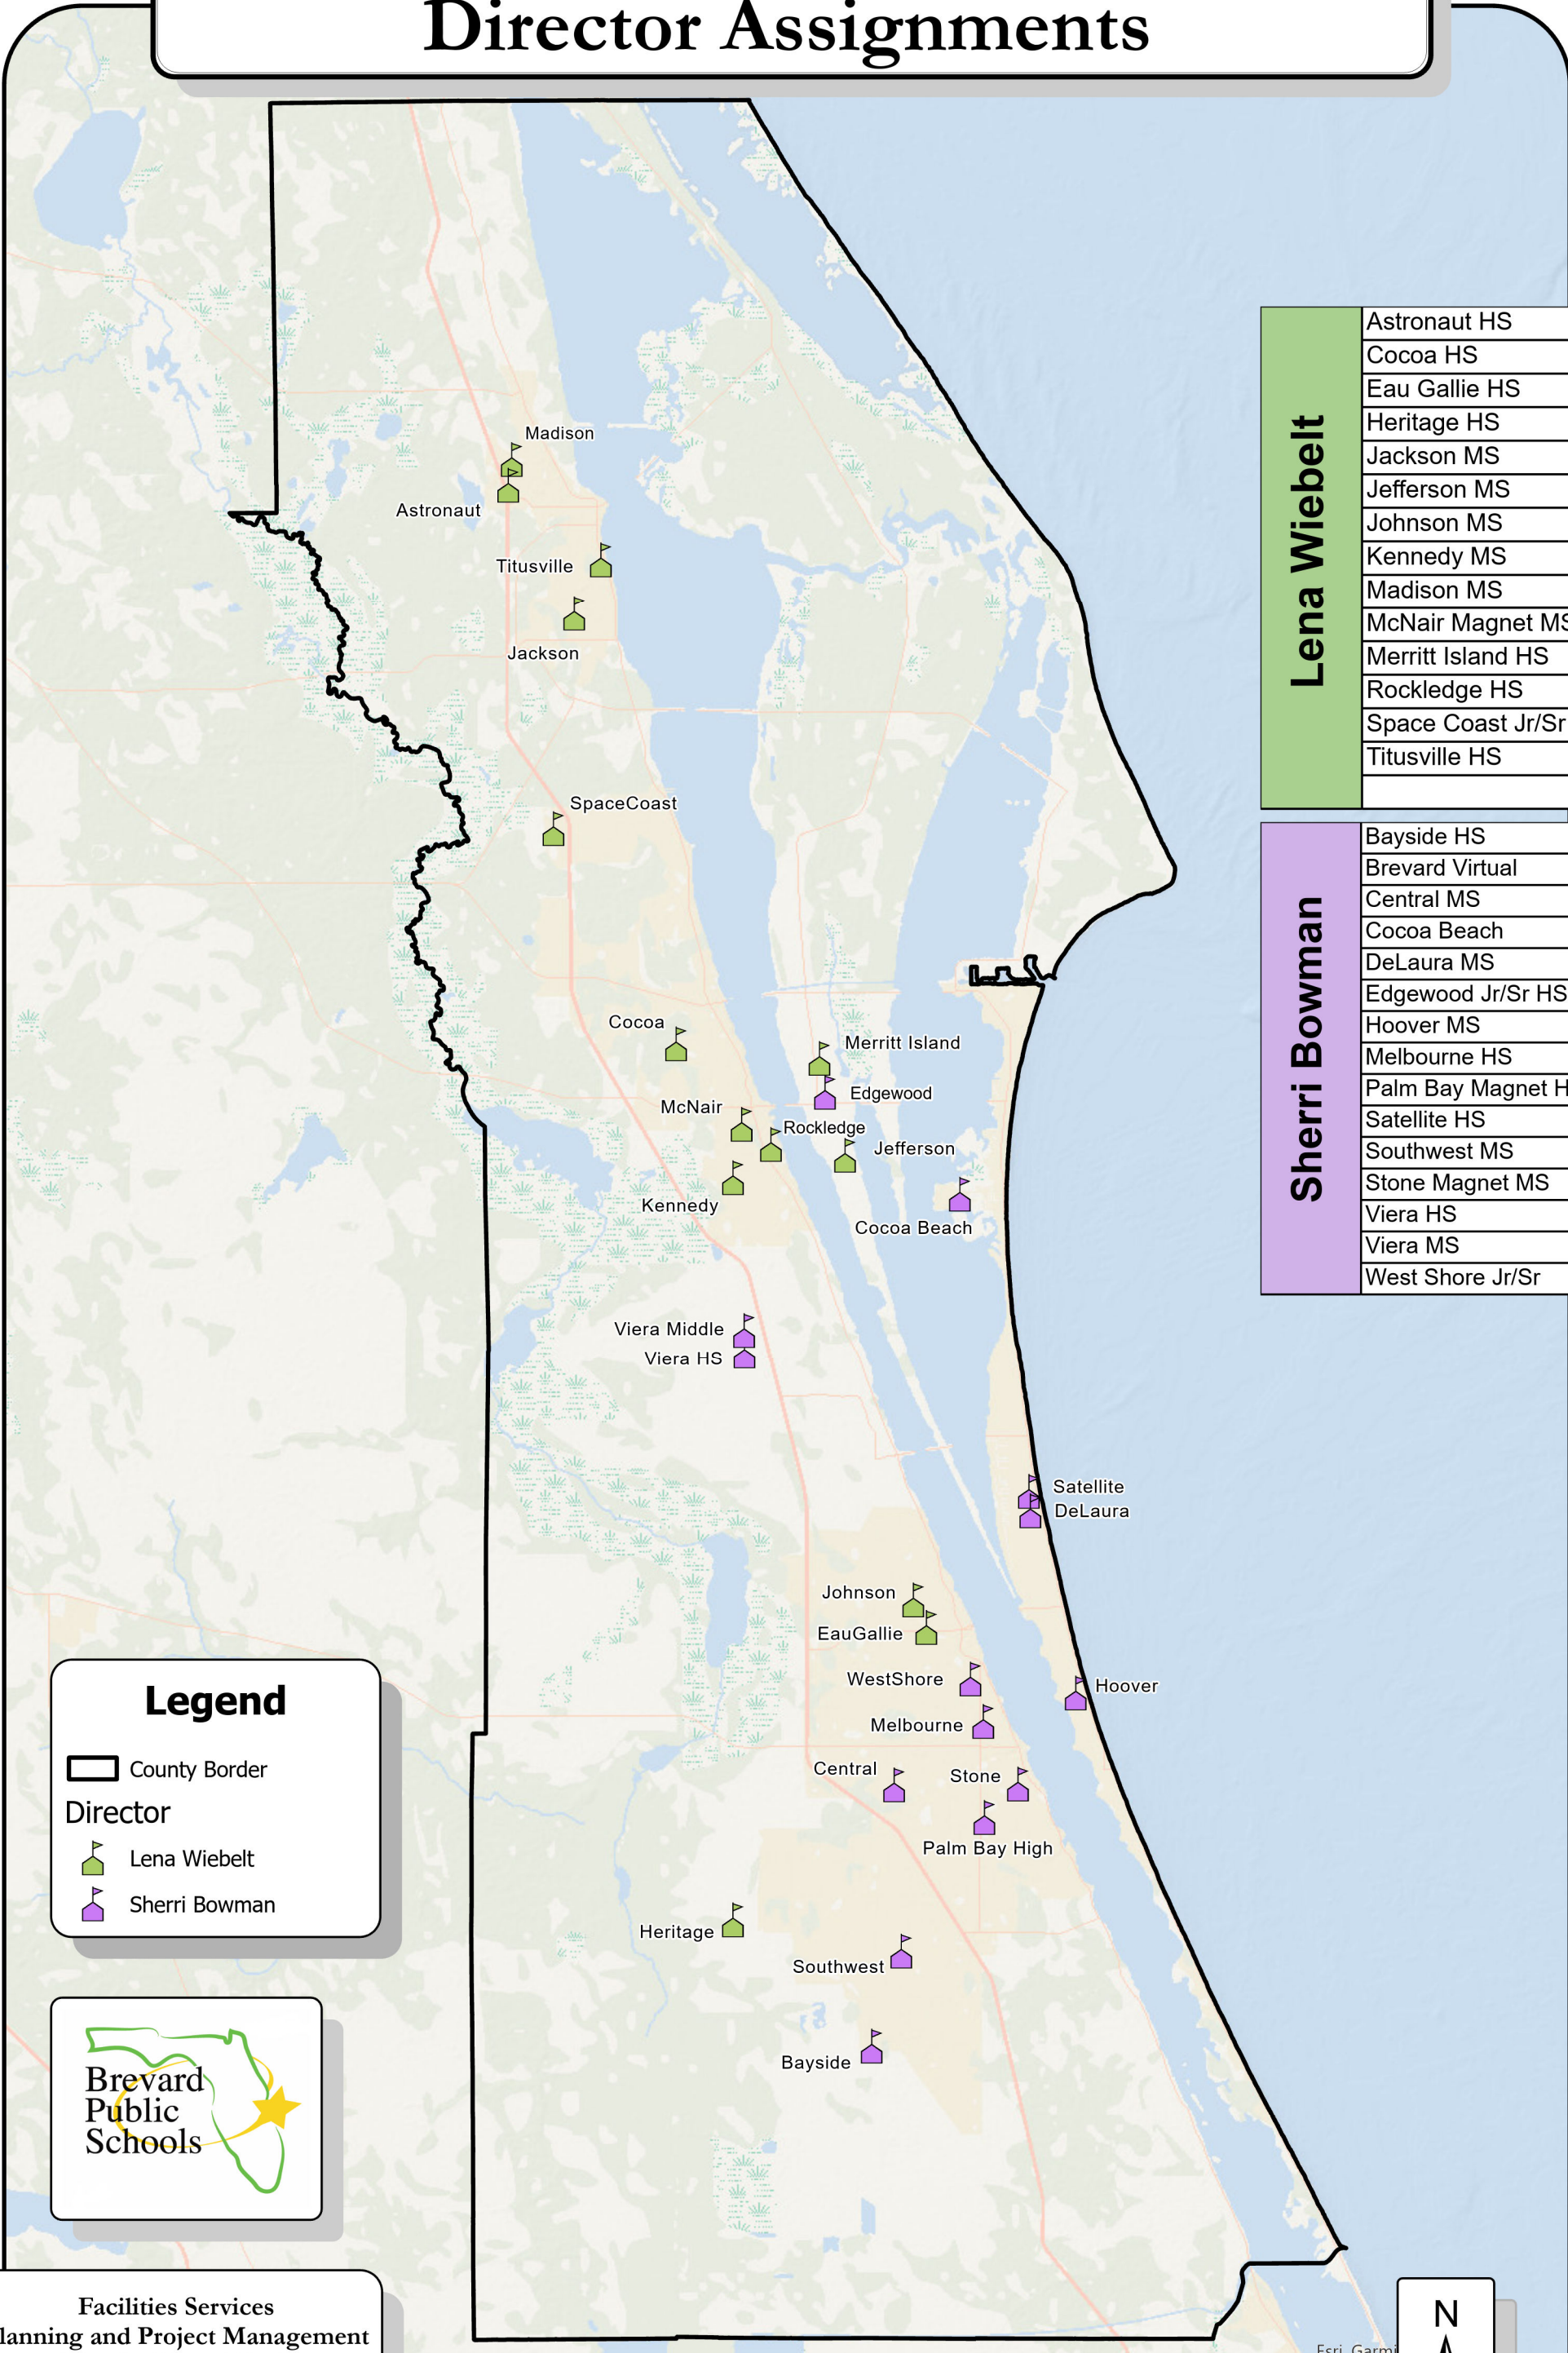

2024-2025 Secondary Area Director Assignments

Lena Wiebelt	Astronaut HS
	Cocoa HS
	Eau Gallie HS
	Heritage HS
	Jackson MS
	Jefferson MS
	Johnson MS
	Kennedy MS
	Madison MS
	McNair Magnet MS
	Merritt Island HS
	Rockledge HS
	Space Coast Jr/Sr
Titusville HS	

Sherri Bowman	Bayside HS
	Brevard Virtual
	Central MS
	Cocoa Beach
	DeLaura MS
	Edgewood Jr/Sr HS
	Hoover MS
	Melbourne HS
	Palm Bay Magnet HS
	Satellite HS
	Southwest MS
	Stone Magnet MS
	Viera HS
	Viera MS
	West Shore Jr/Sr

Legend

County Border

Director

- ▲ Lena Wiebelt
- ▲ Sherri Bowman

Facilities Services
Planning and Project Management
Map by Karen Black
June 2024